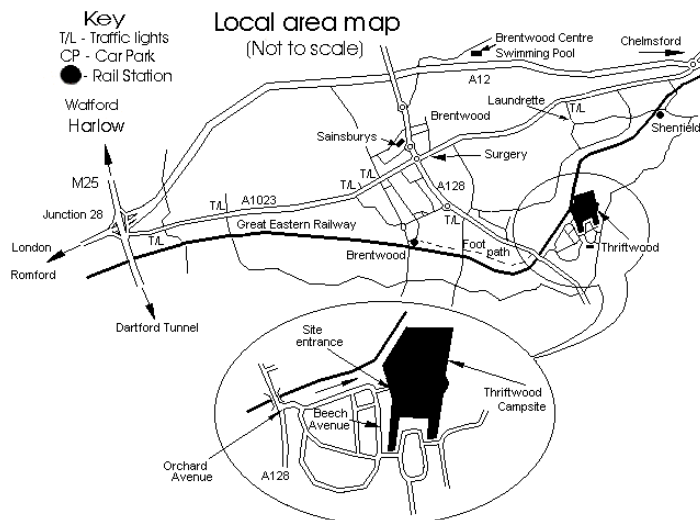

Rifle Shooting.

NSRA - Youth Proficiency Scheme

Thriftwood Scout Campsite
Orchard Avenue,
Brentwood,
Essex,
CM13 2DP

01277 212784

www.thriftwood.org.uk

From the M25 take the exit at junction 28 along the A1023 towards Brentwood. Pass over four sets of traffic lights. At the end of Brentwood High Street there is a double mini round about, turn right here along the A128 towards Ingrave and Herongate. Go over the next set of lights, down the hill and over a railway bridge. Immediately after the bridge turn left into Orchard Avenue. Keep bearing left and after 150 yards you will find the entrance to Thriftwood, between the small parade of shops and the first house in Beech Avenue.

Participants are able to camp at Thriftwood and any bookings should be made directly with the campsite.

Spaces are limited to 12 people and are allocated on a 'First Come First Served' basis. The minimum age to attend this course is 17. No Experience necessary.