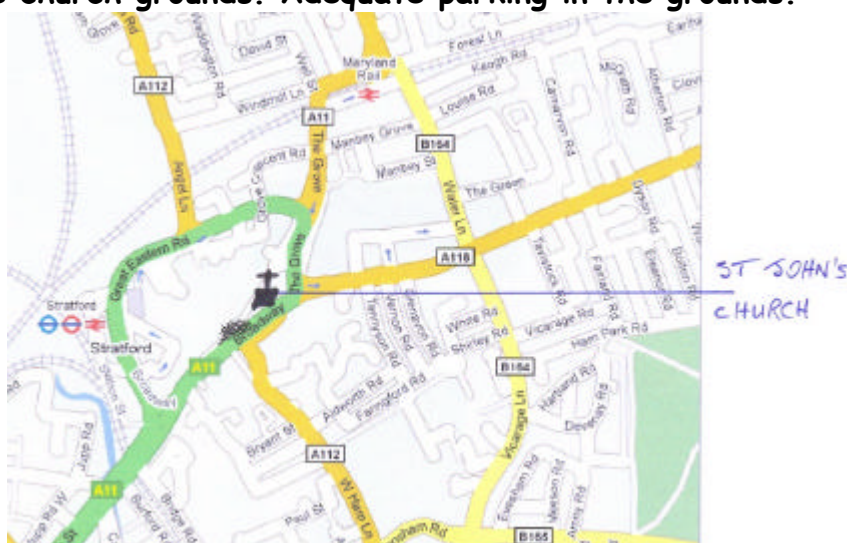

Newham District Scout Fellowship

You are invited to

The Annual County Scout Fellowship Own Service

To be held on
Sunday 26th October 2008
3.00p.m.
at

St. John's Church
Stratford Broadway, E15

By train: to Stratford Main Line/Circle Line Station, then a short walk through the shopping Mall to the church.

By road: See map. Stratford Broadway is part of a clockwise circular one-way system. As you approach from The Grove or Romford Road keep to the right hand lane. At the Obelisk turn right into the service road, after 100yds turn right into the church grounds. Adequate parking in the grounds.